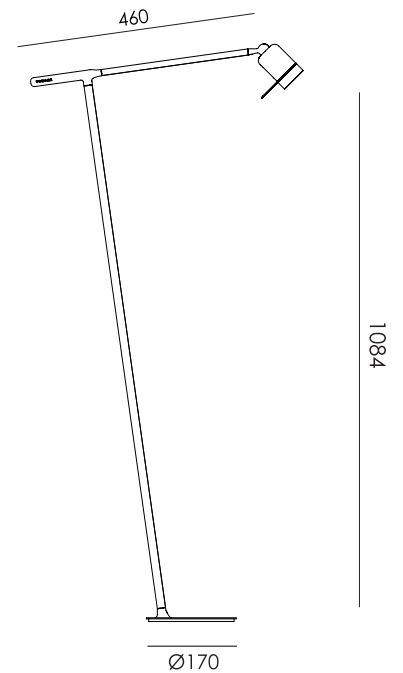

Type	Floor lamp
Environment	Indoor
Material	Steel & aluminum
Weight	1,4 kg
Voltage	220-240 V
Output	5V-1A/2A
IP	20
Lightsource	Lightsource included
Battery	Up to 5 hours
Charge	USB-C
CRI	90
Max lumen	245
Kelvin	2700
Dimmable	Secundair on fixture
Lightbeam	36° (15° / 24°)
Cords	black cords 500 mm & 2500 mm